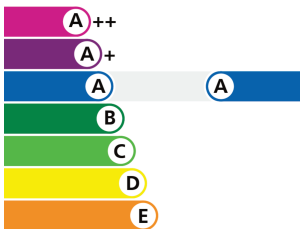

Proven Performance.

Visage[®]
Energy Window

**Supaglaze Ltd t/a Shepley Windows
'A' Rated**

Proof Licence No.
3760, 3763, 5988

To verify this licence please visit bfrc.org

This label is not a statutory requirement. It is a voluntary label provided as a customer service to allow consumers to make informed decisions on the energy performance of competing products.